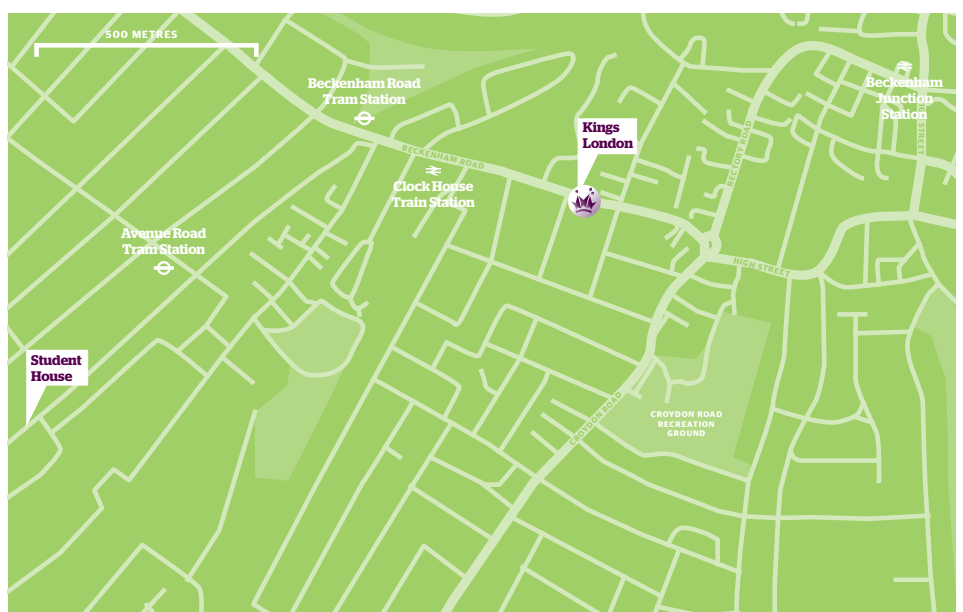

London: Blandford Road Student House

Student House description

Terraced House in a leafy, residential part of Beckenham, close to Clock House train station and Kings College.

Type of rooms

Four single bedrooms of varying size.

Meals

Self-catering, with fully equipped kitchen

Availability

All year round (Please check availability before confirming booking).

12 week minimum booking, rooms allocated on a first come, first served basis.

Minimum age

18

Residence address

368 Blandford Road
Beckenham
BR3 4NN

Accommodation contact person/s

For enquiries:

Rae Martin

T: +44 (0)20 8650 5891

E: rae.martin@london.kingscolleges.com

For bookings and availability:

Daniela Baptista

T: +44 (0)20 8650 5891

E: daniela.baptista@kingscolleges.com

[Click here](#) to see our Blandford Road student house on Google Maps