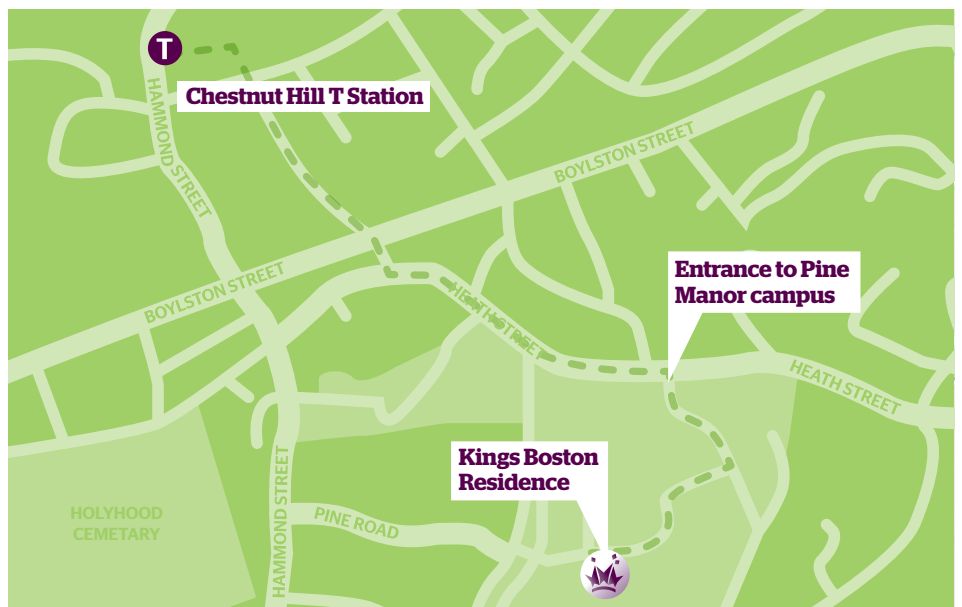

Quality student accommodation on the Kings Boston campus

--- Walking route to the residence from Chestnut Hill T Station

Click here to see the Boston residence on Google Maps